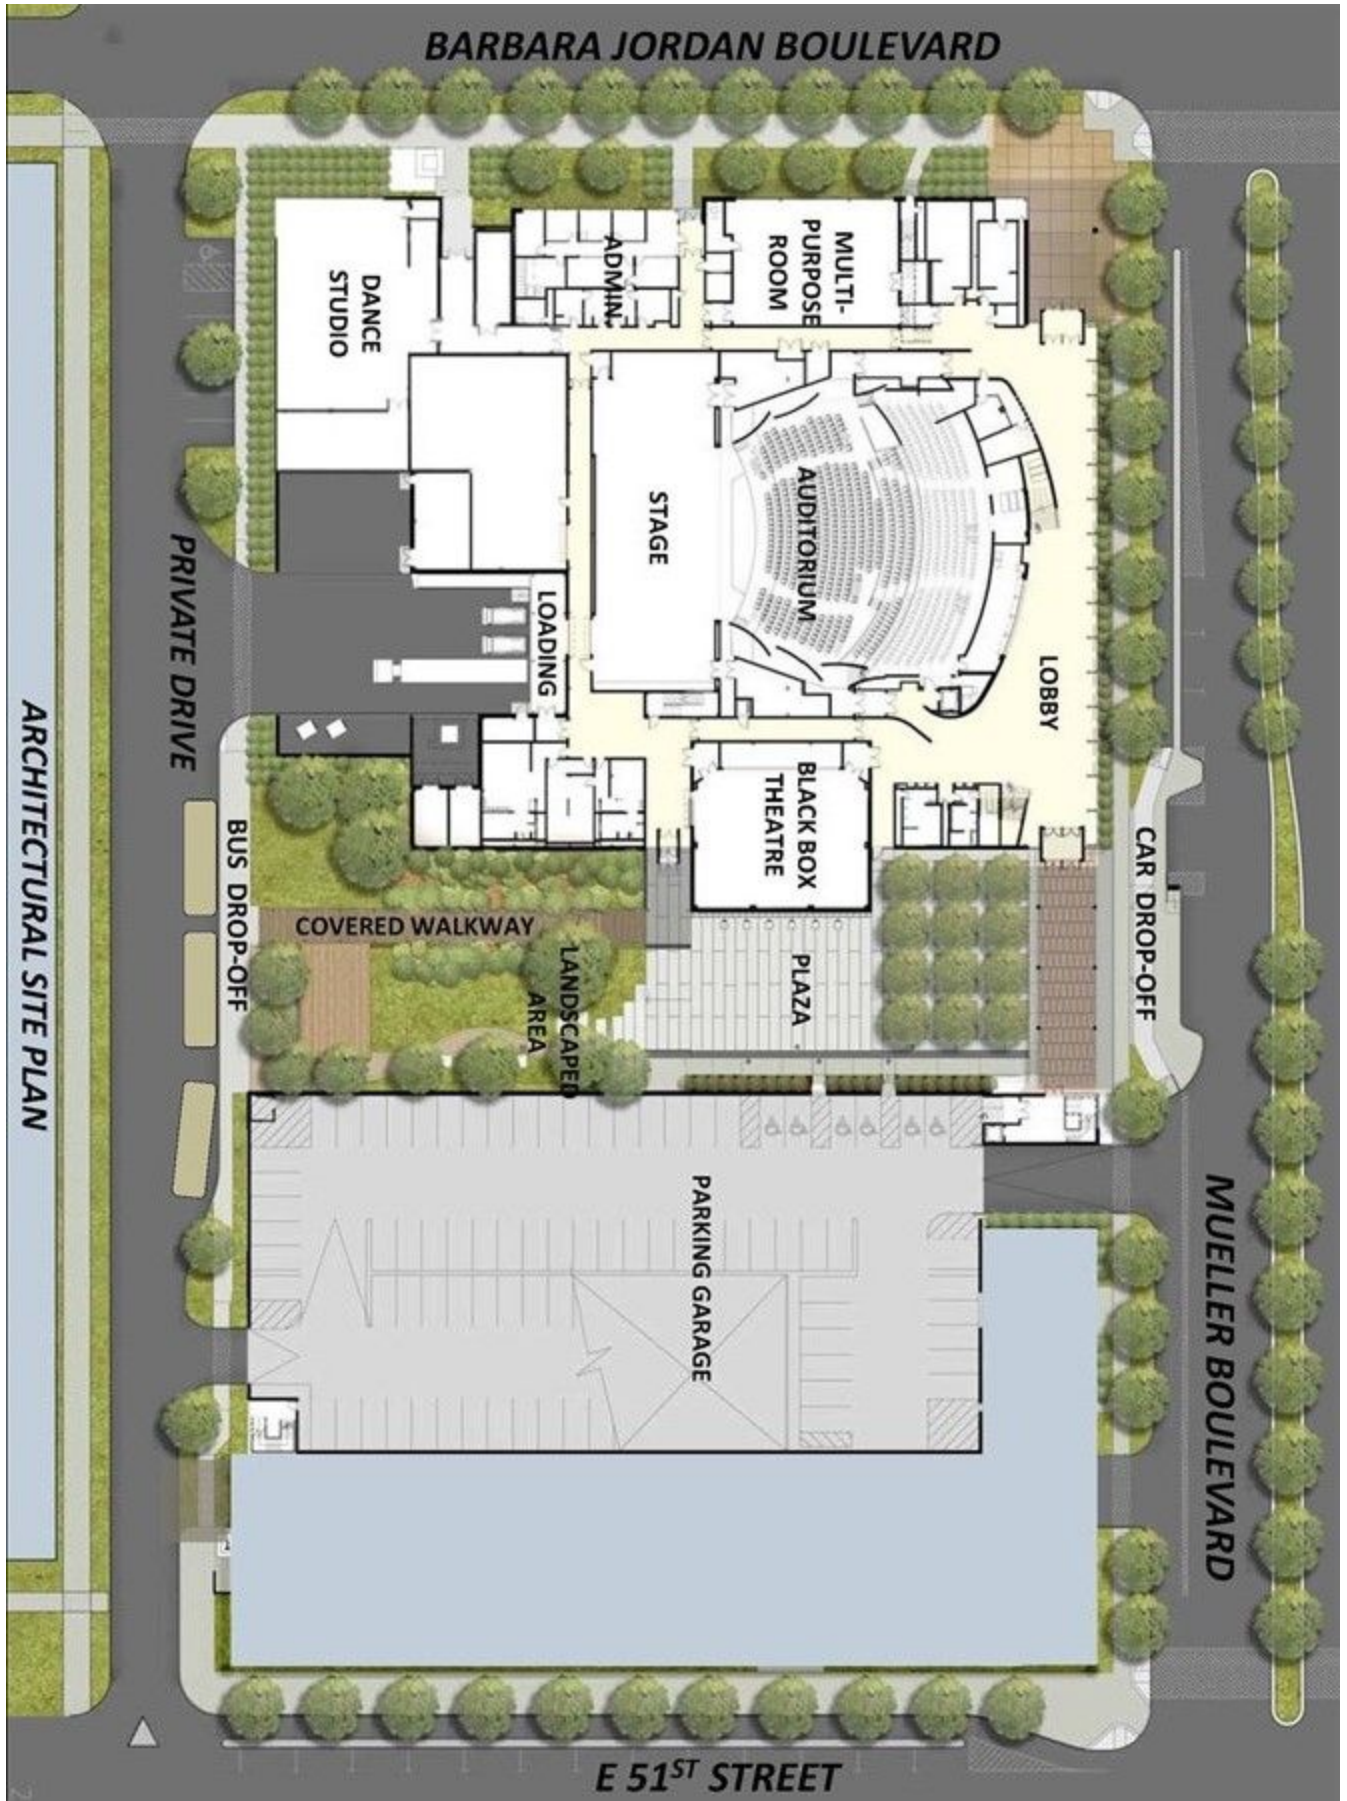

BARBARA JORDAN BOULEVARD

DANCE
STUDIO

ADMIN.

MULTI-
PURPOSE
ROOM

STAGE

AUDITORIUM

LOBBY

BLACK BOX
THEATRE

PRIVATE DRIVE

BUS DROP-OFF

COVERED WALKWAY

LANDSCAPED
AREA

PLAZA

CAR DROP-OFF

PARKING GARAGE

MUELLER BOULEVARD

ARCHITECTURAL SITE PLAN

E 51ST STREET